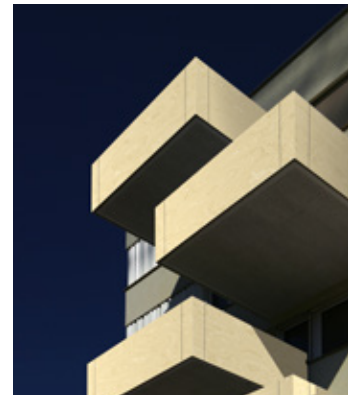

DESIGN YOUR VISION

LASTING EXPRESSIONS

STENI VISION

Create unique façade expressions with STENI Vision. The design and decoration options are almost limitless; use your own photos or illustrations and combine them with other motifs. The panels are made of stone composite, which requires minimal maintenance and have 60-year documented lifetime expectancy.