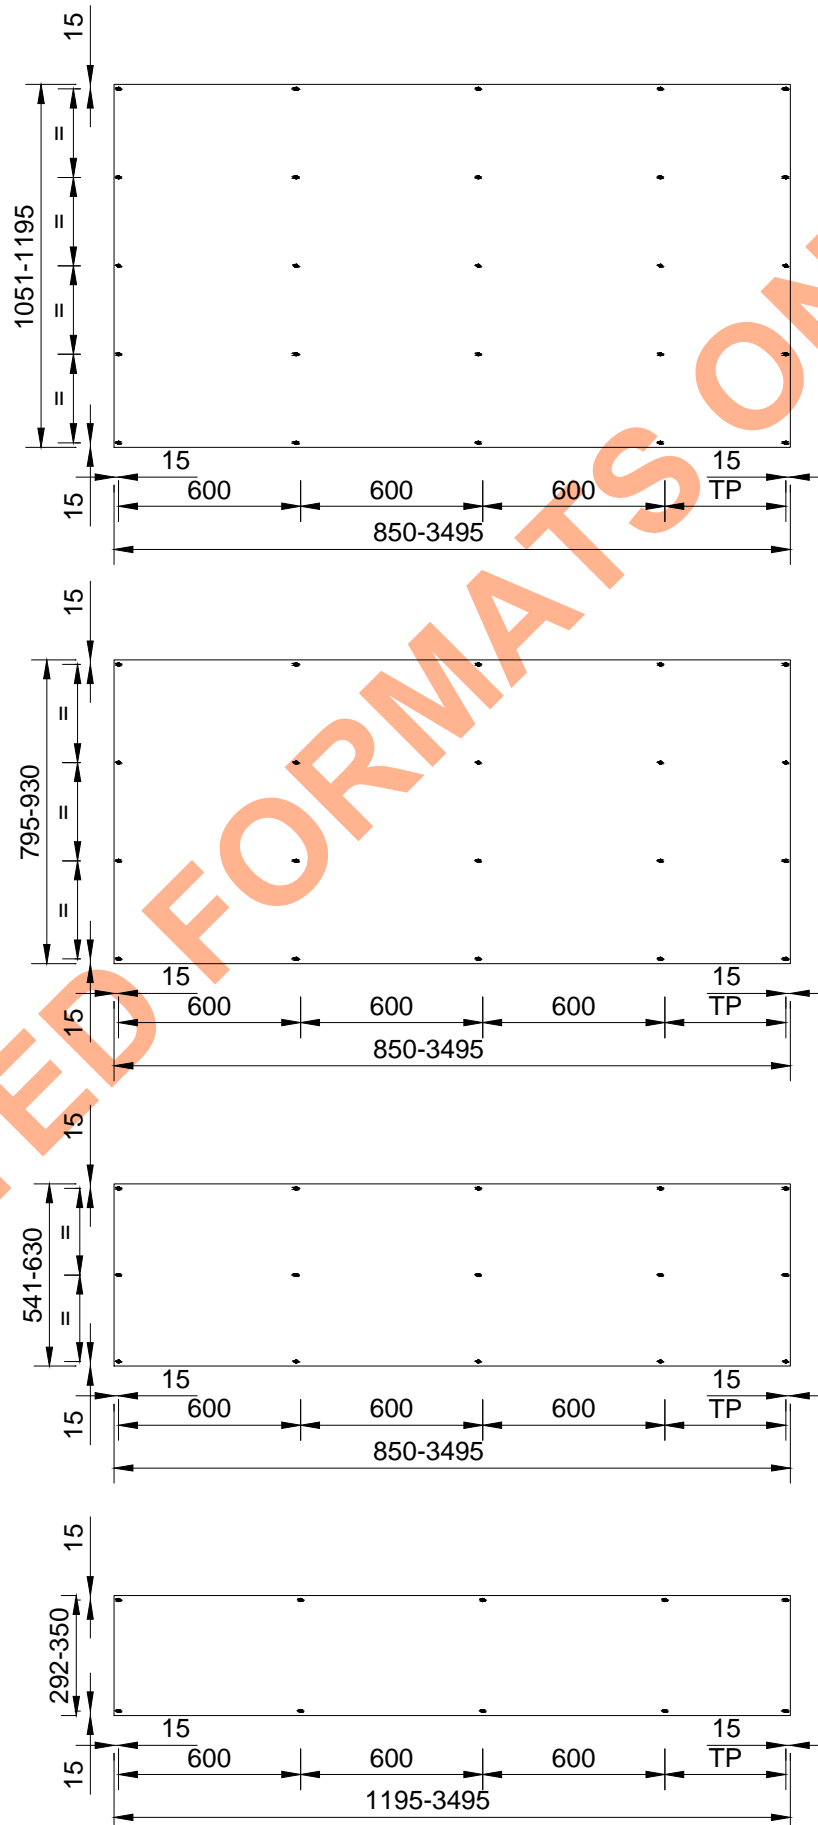

Panels widths mm 351-540; 631-794; 931-1050 can not be drilled online and will therefore be delivered undrilled.

Horizontal fixing, $X \approx 600\text{mm}$. Max. 600mm without edge drilling
20mm distance on long sides

Panels widths mm 351-540; 631-794; 931-1050 can not be drilled online